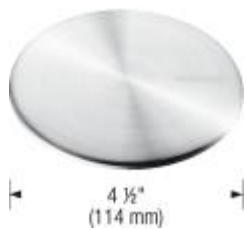

3½" CapFlow strainer cover
Stainless steel (fits all BLANCO
strainers)
517666

100 Corporation Drive, Brampton, ON L6S 6B5 Tel: 905 494 2400
Toll Free: 1877 425 2626 Fax: 905 494 2425 Toll Free: 1877 825 2626
➤ www.blancocanada.com/en