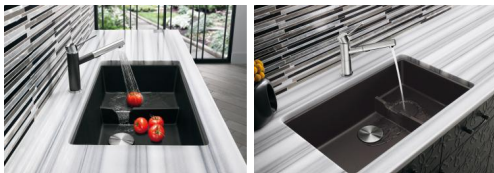

BLANCO PRECIS CASCADE

Item No. 401446

Features

Clean lines and versatility. Be prepared for the unexpected.

Made in Germany

80% natural granite composite material

Exceptional resistance to heat, stains, scratches and acids

Non porous - dirt and bacteria cannot penetrate the surface of the sink

Innovative design features raised ledge for placement of colander to rinse fruits and vegetables

Rear-positioned drain hole maximize usable bowl and cabinet storage space

Virtually flat sink bottom prevents glassware from tipping over

Mesh basket, 3 1/2" (90 mm) stainless steel strainer included

Limited Lifetime Warranty

Material / Colours

Available colours

Anthracite

Café

Cinder

Scope of supply

Stainless Steel Mesh
Basket PRECIS with
drainboard
406399

Mesh basket 223297, 3 1/2" (90 mm) stainless steel strainer, template

Design tips

Width of base unit : 840 mm

Bowl depth: 7 7/8" (200 mm) / 5 1/2" (140 mm)